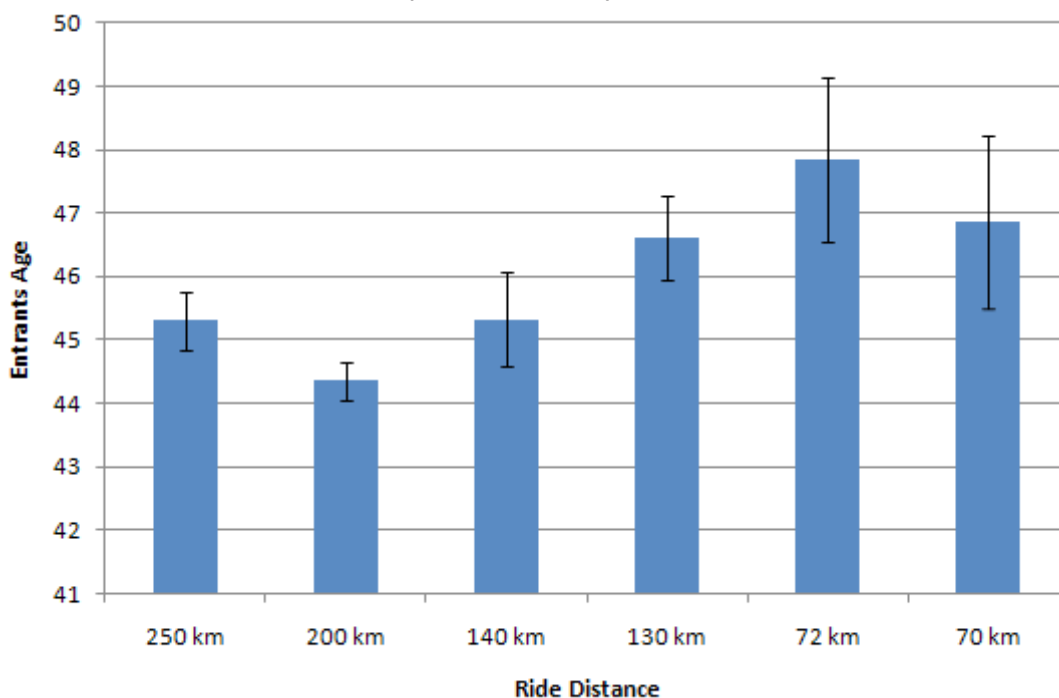

Average ride entrant's age

(+/- 1 standard error)

Average time taken

	70km	72km	130km	140km	200km	250km
Average time taken	4:20	4:06	6:42	7:35	10:26	12:20
Minimal time taken of top 1%	2:43	2:14	4:35	3:41	7:13	8:53
Minimal time taken of top 5%	3:18	2:14	4:53	5:20	7:47	9:32
Minimal time taken of top 10%	3:30	2:54	5:16	5:54	8:19	10:07
Minimal time taken of top 15%	3:37	3:12	5:34	6:13	8:44	10:28
Minimal time taken of top 20%	3:44	3:18	5:42	6:29	9:05	10:44
Minimal time taken of top 25%	3:47	3:19	5:56	6:44	9:19	10:57
Minimal time taken of top 30%	3:51	3:30	6:02	6:59	9:31	11:19
Minimal time taken of top 40%	4:03	3:40	6:26	7:20	9:54	11:54
Minimal time taken of top 50%	4:15	3:53	6:42	7:30	10:19	12:14
Minimal time taken of top 75%	4:39	4:39	7:23	8:35	11:46	13:37