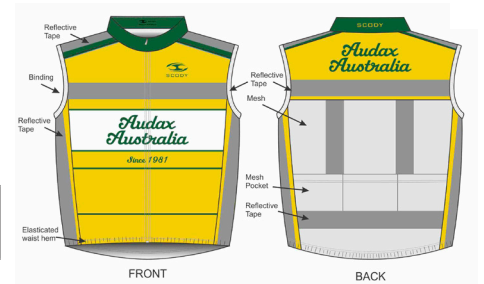

Your order

Type	Quantity	Size	Price
Jersey (Short Sleeve) $75			
Jersey (Long Sleeve) $80			
Wind vest $75 (Non-member $99)			
Jersey (SS) & Vest $135 (Non-member $175)			
Jersey (LS) & Vest $135 (Non-member $180)			
			Total

+ Delivery within Australia $7
Delivery outside Australia $20